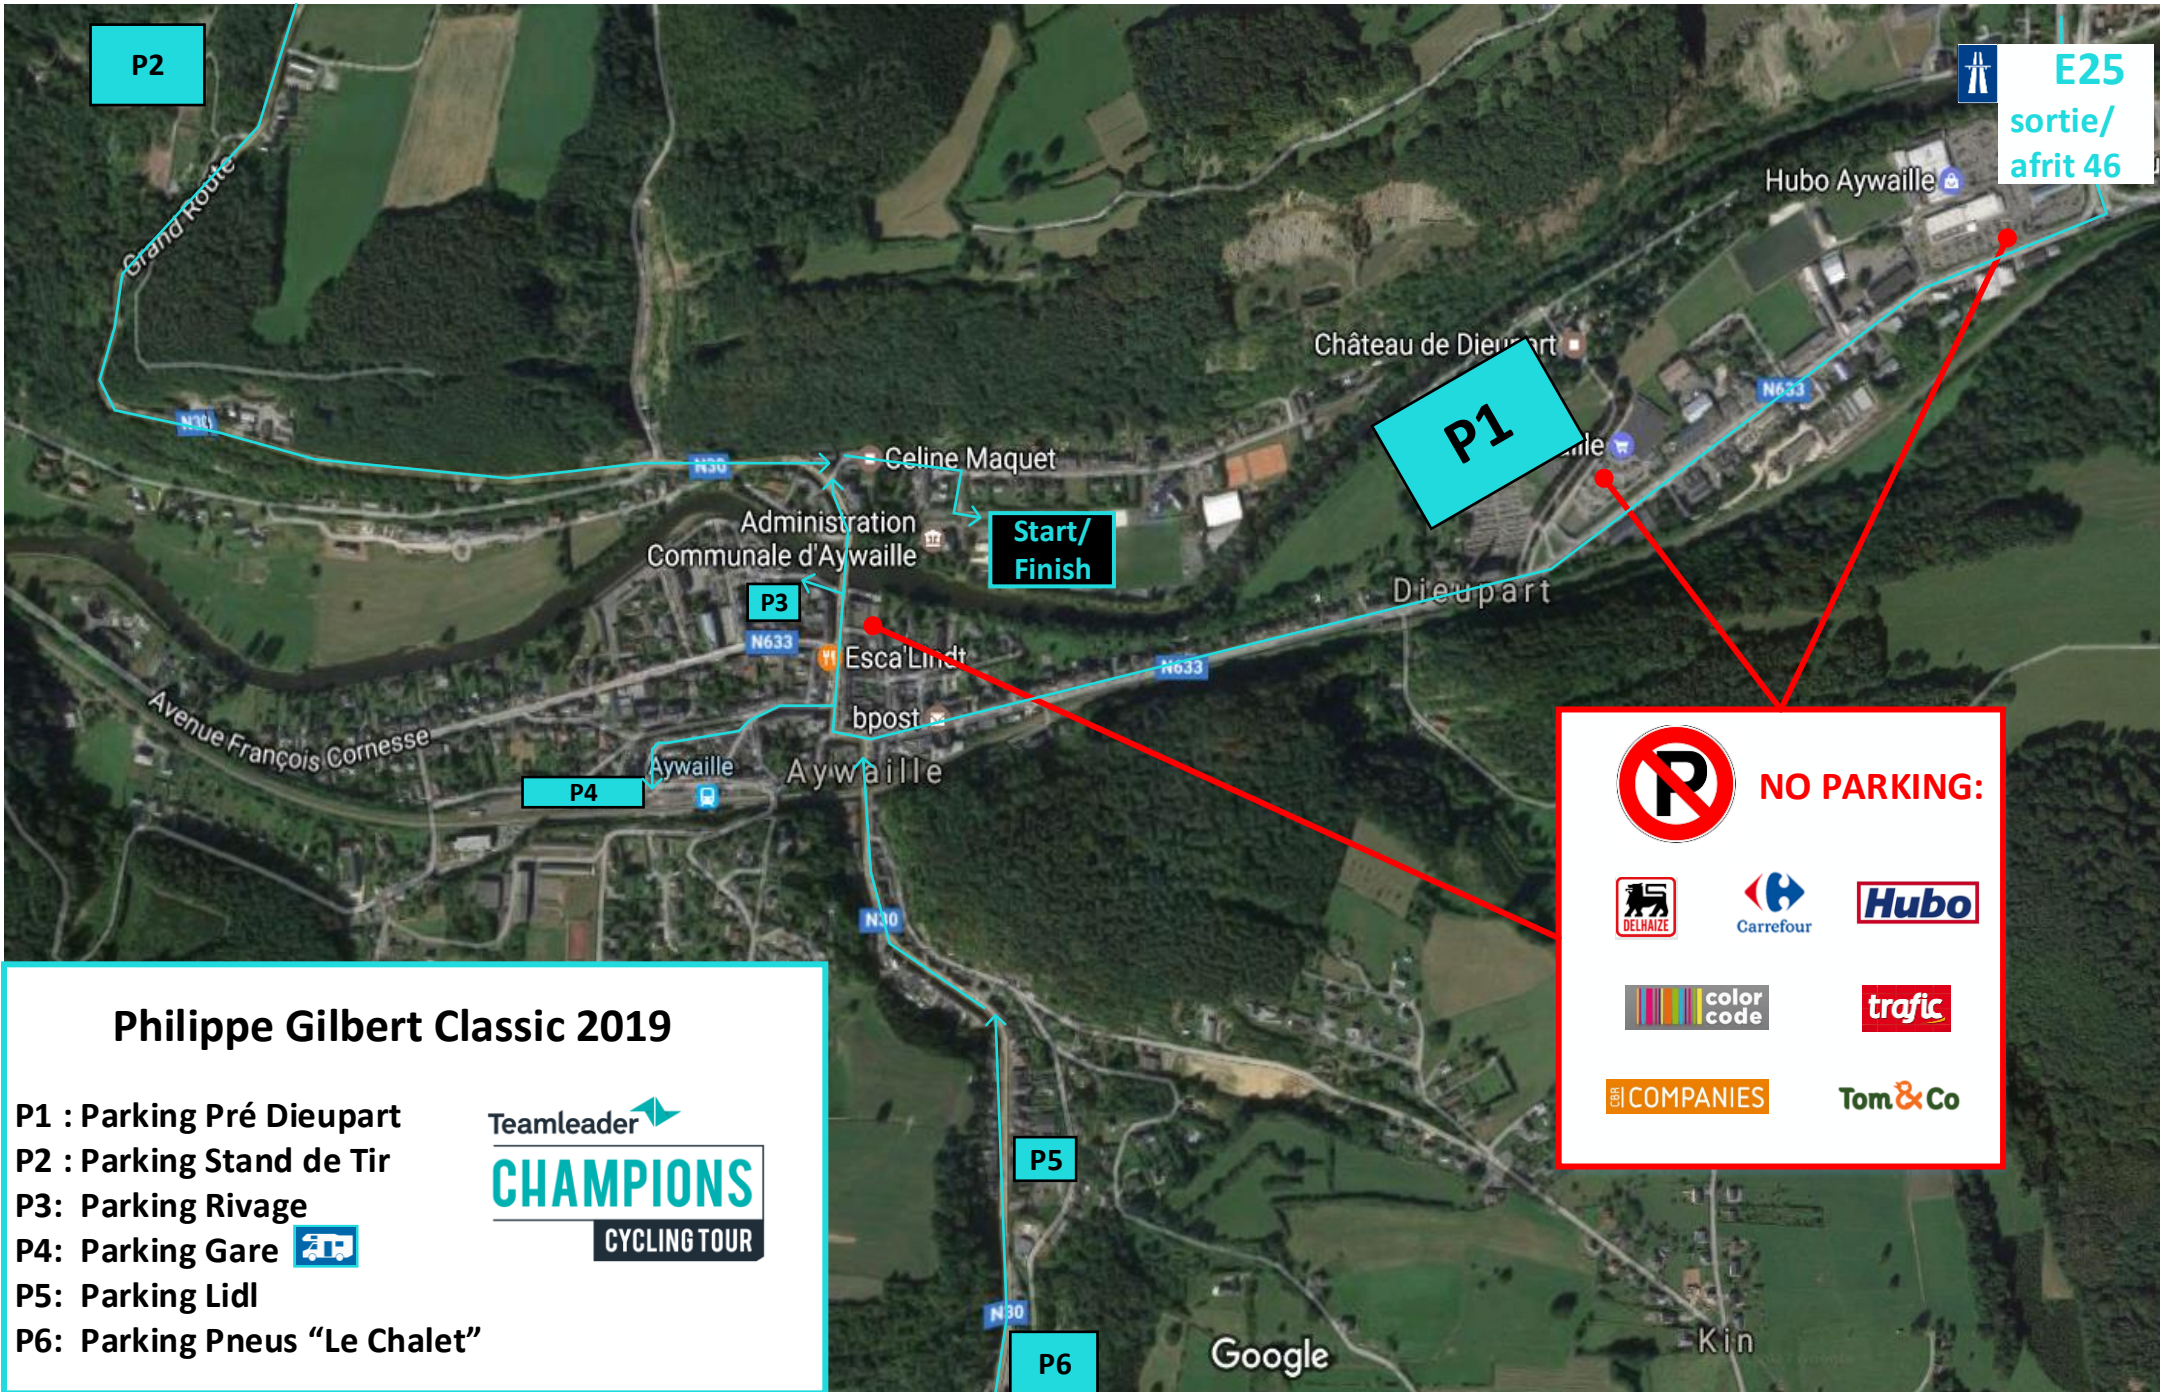

PARKING PHILIPPE GILBERT CLASSIC 2019

P2

E25
sortie/
afrit 46

P1

Start/
Finish

P3

P4

NO PARKING:

Philippe Gilbert Classic 2019

- P1 : Parking Pré Dieupart
- P2 : Parking Stand de Tir
- P3: Parking Rivage
- P4: Parking Gare 
- P5: Parking Lidl
- P6: Parking Pneus "Le Chalet"

P5

P6

Google

Kin